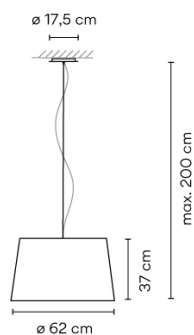

Optional : Extra cable length
Min. quantity, upcharge and extra lead time apply [EN]

Finish 10 White
NCS S 0300-N

Dimming ON/OFF

Installation type Surface Canopy

Materials Ceiling rose: Steel

Light source 4 x MASTER LEDBULB E27 230V 13W
4 x COMPACT FLUORESCENT E27 230V 16W (PHILIPS SOFTONE-DOBLE ENVELOPE)

  **Dimmable** 

Packaging 1 Box
0.72 m x 0.72 m x 0.5 m
Gross weight 7
Net weight 6,3
Vol. 0.2592

Lighting effect

General Lighting

Lamp for general lighting that equally distributes the light in all directions.